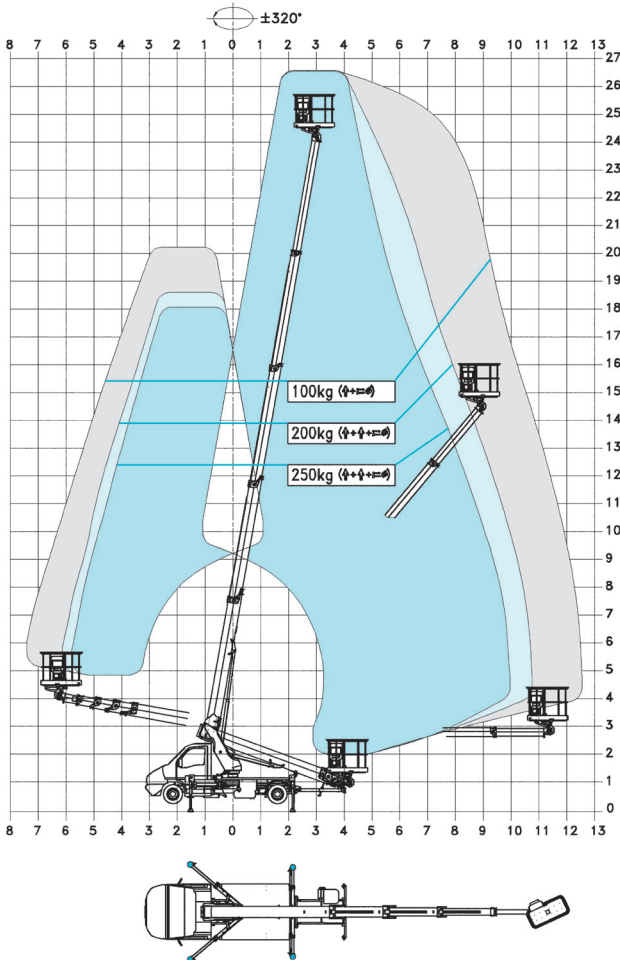

# CTEB-LIFT 27

### DIMENSIONS

\* outreach and height max values and repeatability can change within ± 3% due to manufacturing variation and working condition.

Product specifications are subject to change without notice or obligation. Technical features and drawings in this brochure are for illustrative purposes only. \_B-LIFT27 - ed. 11/17