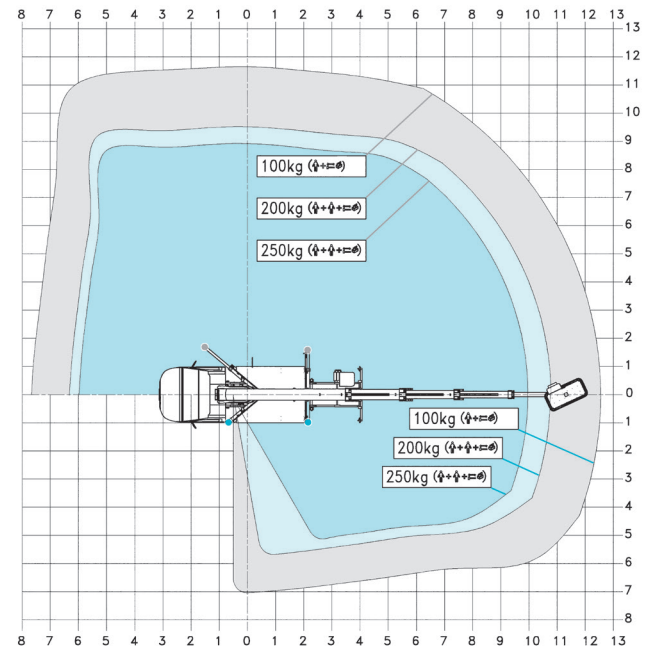

# CTEB-LIFT 27

### DIMENSIONS

\* outreach and height max values and repeatability can change within ± 3% due to manufacturing variation and working condition.

Product specifications are subject to change without notice or obligation. Technical features and drawings in this brochure are for illustrative purposes only. \_B-LIFT27 - ed. 11/17