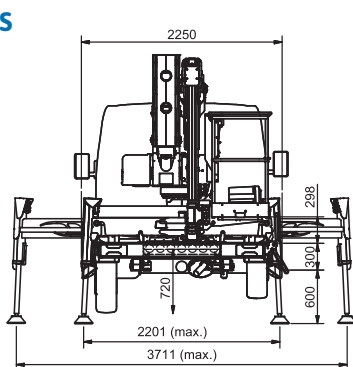

SPECIFICATION

CTEZED 23.3 JHV IVECO Daily

23 m*

10 m*

250 kg

21 m

1400x700x1100 mm

GVW min

3,5 t

WORKING ENVELOPE

OUTRIGGER FOOTPRINT

* outreach and height max values and repeatability can change within $\pm 3\%$ due to manufacturing variation and working condition.

DIMENSIONS

CTE S.p.A.

Headquarter 7 Via Caproni - Rovereto (TN) IT, 38068