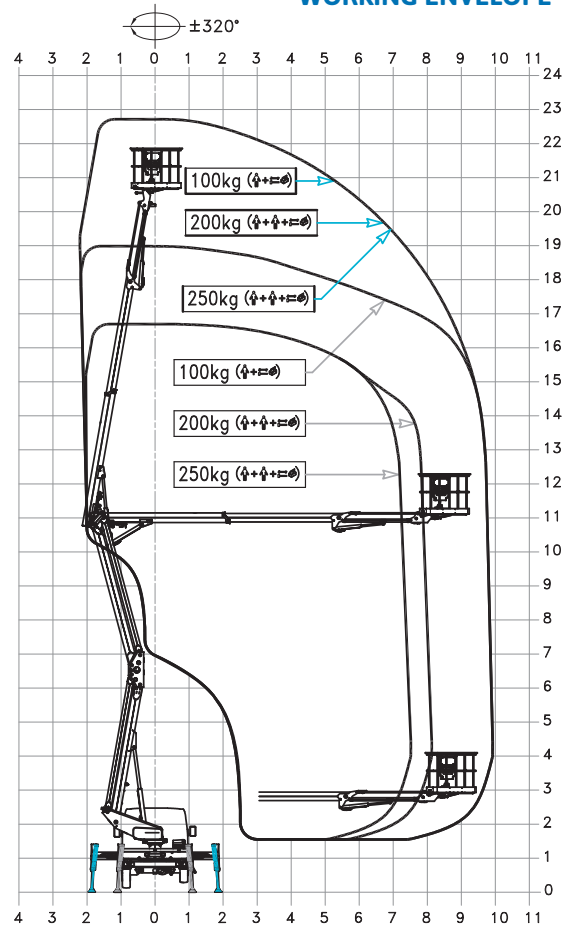

SPECIFICATION

CTEZED 23.3 JHV IVECO Daily

23 m*

10 m*

250 kg

21 m

1400x700x1100 mm

GVW min

3,5 t

WORKING ENVELOPE

OUTRIGGER FOOTPRINT

* outreach and height max values and repeatability can change within $\pm 3\%$ due to manufacturing variation and working condition.

DIMENSIONS

CTE S.p.A.

Headquarter 7 Via Caproni - Rovereto (TN) IT, 38068