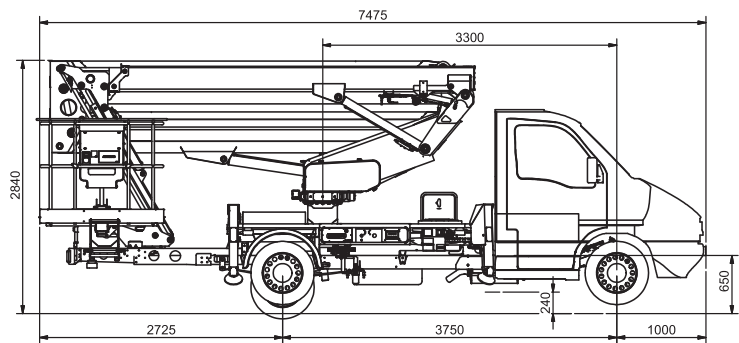

SPECIFICATION

CTEZED 23.3 JHV IVECO Daily

23 m*

10 m*

250 kg

21 m

1400x700x1100 mm

GVW min

3,5 t

WORKING ENVELOPE

OUTRIGGER FOOTPRINT

* outreach and height max values and repeatability can change within $\pm 3\%$ due to manufacturing variation and working condition.

DIMENSIONS

CTE S.p.A.

Headquarter 7 Via Caproni - Rovereto (TN) IT, 38068