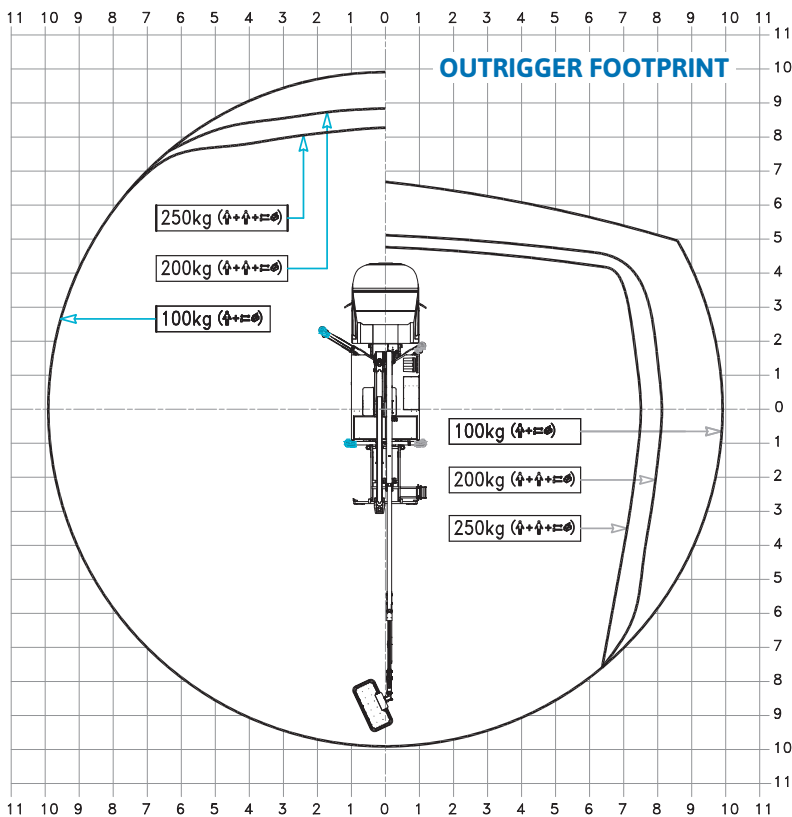

SPECIFICATION

CTEZED 23.3 JHV IVECO Daily

23 m*

10 m*

250 kg

21 m

1400x700x1100 mm

GVW min

3,5 t

WORKING ENVELOPE

OUTRIGGER FOOTPRINT

* outreach and height max values and repeatability can change within $\pm 3\%$ due to manufacturing variation and working condition.

DIMENSIONS

CTE S.p.A.

Headquarter 7 Via Caproni - Rovereto (TN) IT, 38068